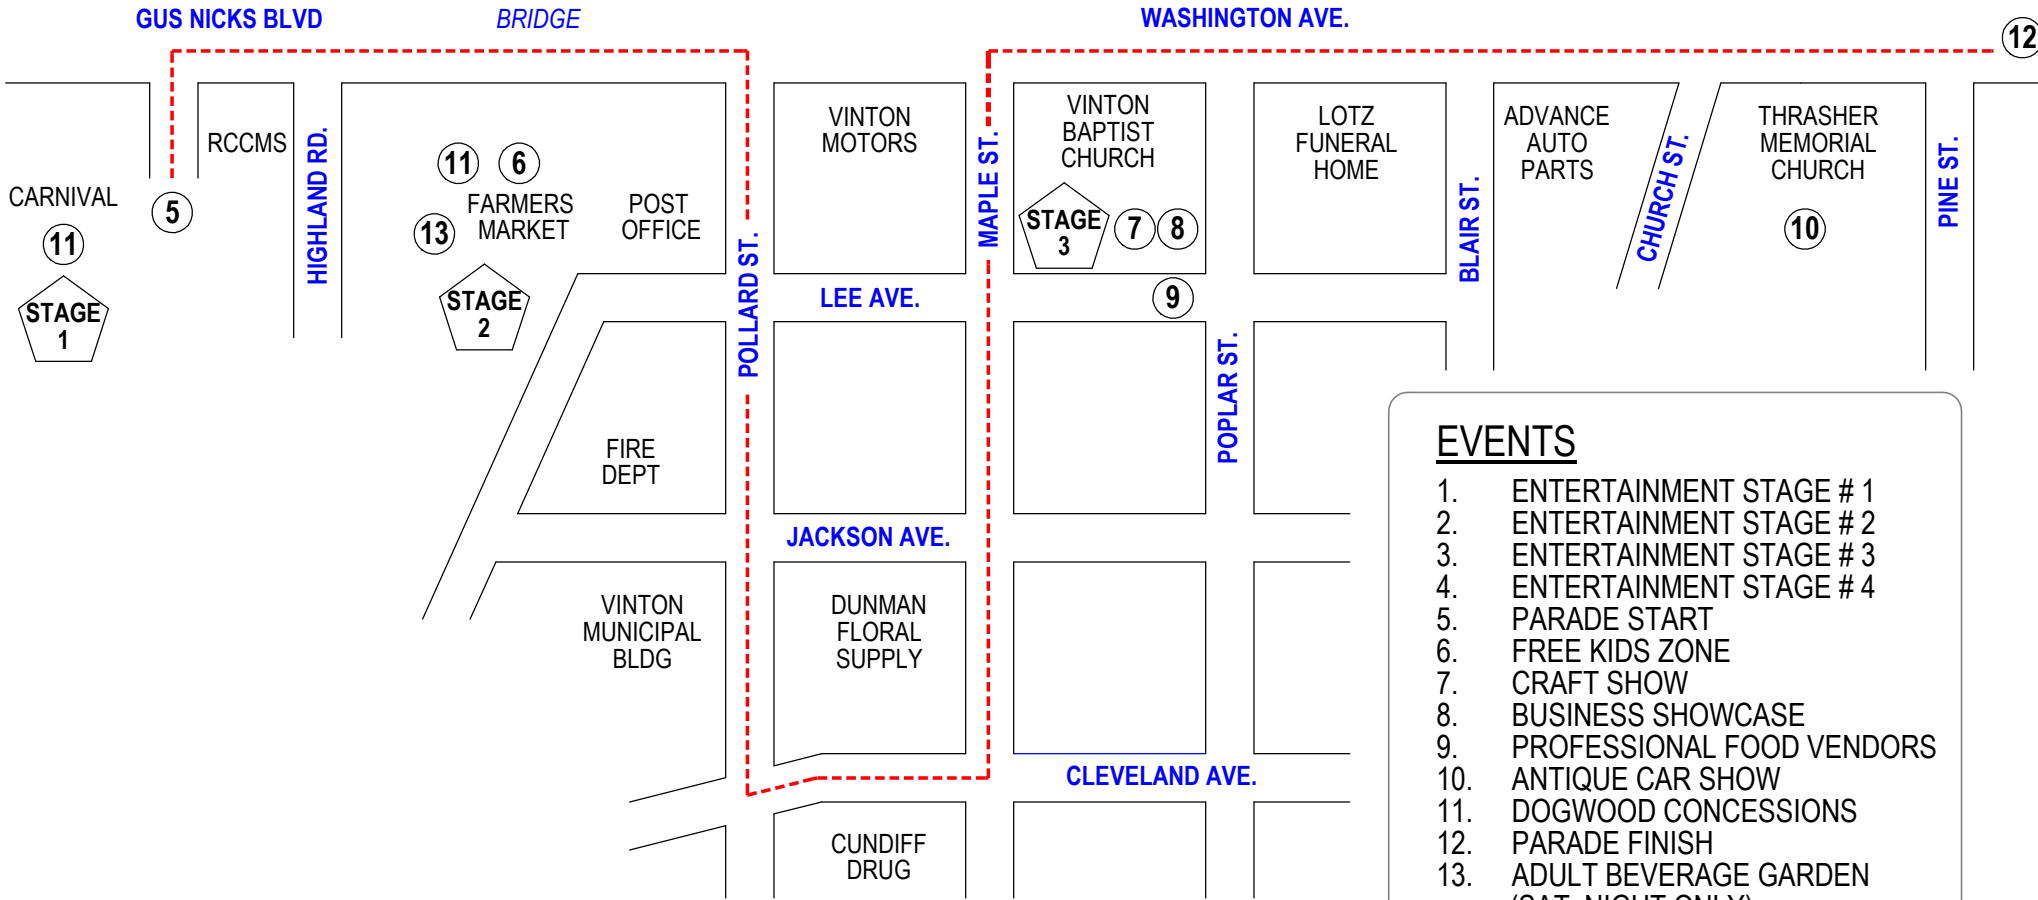

2009 EVENT LOCATIONS

HOLDREN'S COUNTRY STORE

CHALAINE'S EMBROIDERY

WOODS SERVICE CENTER

MEADOW ST. LIBRARY (11) WAR MEMORIAL STAGE 4

- ### EVENTS
1. ENTERTAINMENT STAGE # 1
 2. ENTERTAINMENT STAGE # 2
 3. ENTERTAINMENT STAGE # 3
 4. ENTERTAINMENT STAGE # 4
 5. PARADE START
 6. FREE KIDS ZONE
 7. CRAFT SHOW
 8. BUSINESS SHOWCASE
 9. PROFESSIONAL FOOD VENDORS
 10. ANTIQUE CAR SHOW
 11. DOGWOOD CONCESSIONS
 12. PARADE FINISH
 13. ADULT BEVERAGE GARDEN (SAT. NIGHT ONLY)
- PARADE ROUTE